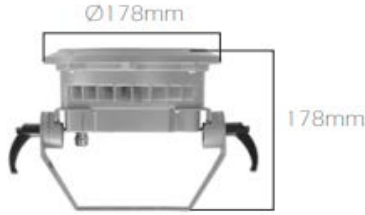

Kontroller ve Dimming / Controls and Dimming

Dim Edilebilir / Dimmable	Hayır / No

Mekanik Ayrıntılar ve Muhafaza / Mechanical and Housing

Muhafaza Malzemesi / Housing Material	Alüminyum Enjeksiyon Gövde
Reflektör malzemesi / Reflector Material	-
Optik sistem malzemesi / Optic Material	PMMA
Optik kapak/lens malzemesi - Optical/Lens Cover	Temperli Cam
Optik kapak/lens kaplaması - Optical/Lens Cover	Temperli Cam
Renk / Color	Gri / Grey

Onay ve Uygulama / Approval and Application

Koruma Sınıfı / Ingress Protection	IP66

Başlangıç Performansı / Initial Performance (IEC Compatible)

Işık Akısı (4000K ile Yapıldı) / Luminous Flux	1580 lm
Işık akısı toleransı / Luminous Flux Tolerance	+/- %10
Armatür Verimi / Luminaire Efficacy	105 lm/W
Renk Sıcaklığı / Color Temperature	4000K
Renksel Geriverim İndeksi / Color Rendering Index	>80
Sistem Gücü / System Power	15W
Güç tüketimi toleransı/ Power Consumption Tolerance	+/- %10

Armatür Boyutu / Dimension